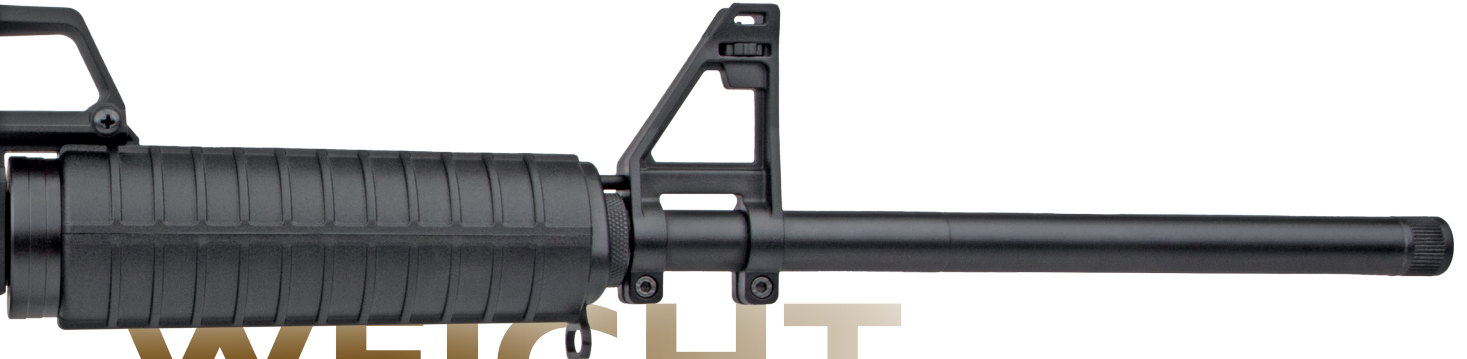

This .22 LR rifle features a substantial 18" barrel, an overall length of 34", and comes with two 10rd polymer magazines. Additional 15rd and 25rd magazines are available.

TM22-A-18 features

Feather

PRECISION PERFECTED

**ADJUSTABLE STOCK & CHEEK PAD
W/ FIXED COMMERCIAL TUBE**

**CARRY HANDLE INTEGRATED SIGHT
W/ FRONT SIGHT**

WEIGHT DEFLECTED

TM22-A-18 FEATHER CI01 | .22LR | 45.7cm / 18" Barrel | 2.20kg Weight | Semi Automatic