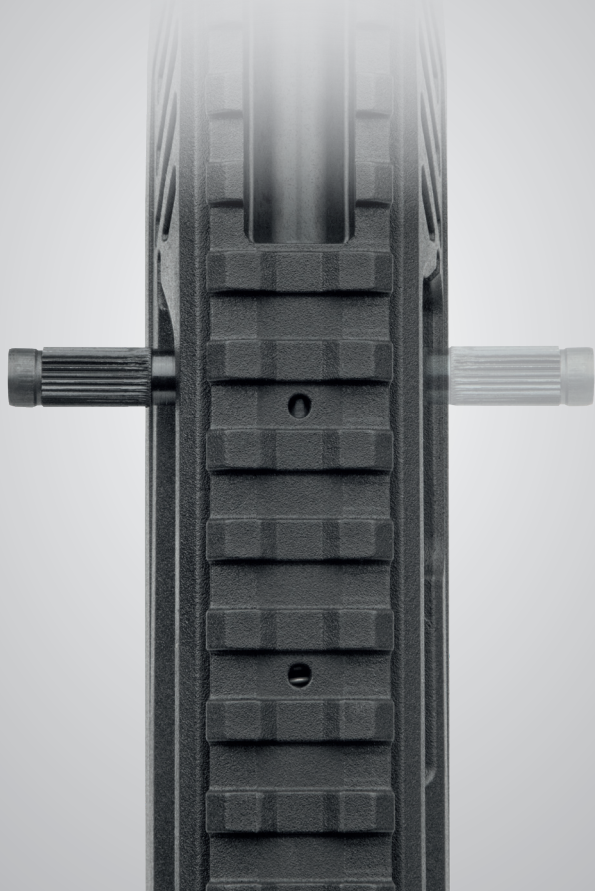

All signature features of the TM22 family are preserved in this model. It is compatible with polymer magazines of 10, 15, and 20 rounds, allowing users to use the same magazines across all TM22 rifles. The threaded muzzle enables attachment of compatible accessories such as suppressors or compensators. Thanks to its adjustable cheek riser, shooters can professionally align their sight picture when using scopes or red dots. Additionally, the 2 cm buttstock extension spacers allow customization of stock length for a perfect ergonomic fit. By removing the included extension piece, the rifle becomes ideal for younger or smaller shooters as well. A 22 mm concealed rail under the handguard provides easy installation of bipods, enhancing stability for precise shooting. With its lightweight and compact build, it's the perfect companion for outdoor shooting and field use. Moreover, special color options are available for female and young shooting enthusiasts. With the TM22 Standard, you'll be the center of attention at the range!

TM22 features
Standard

SHOOT MORE

AG STOCK W/ EXTENSIONS

PICATINNY RAIL

CARRY EASY

TM22-A-18 STANDARD CI01 | .22LR | 45.7cm / 18" Barrel | 2.20kg Weight | Semi Automatic

**AMBIDEXTROUS
CHARGING HANDLE**

1/2 x 28 UNEF THREAD