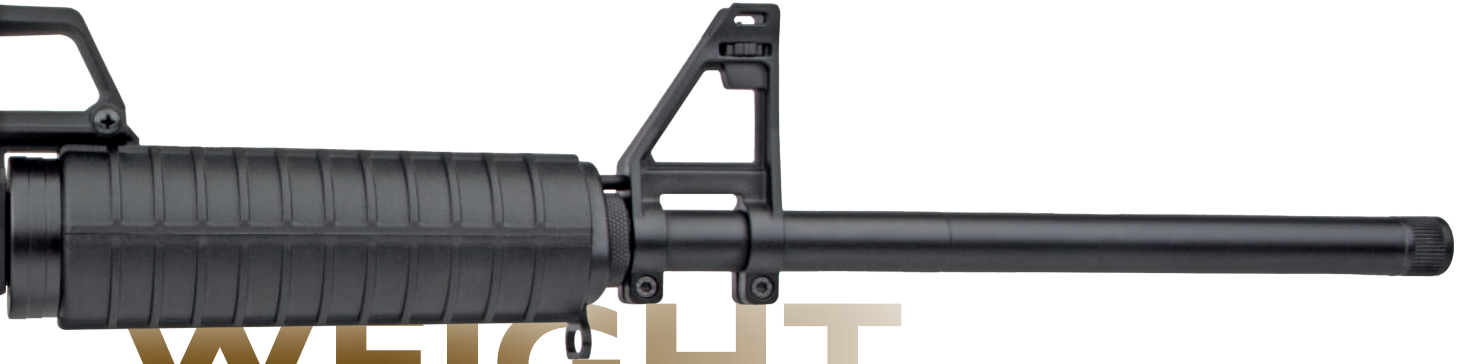

# PRECISION PERFECTED

**ADJUSTABLE STOCK & CHEEK PAD  
W/ FIXED COMMERCIAL TUBE**

**CARRY HANDLE INTEGRATED SIGHT  
W/ FRONT SIGHT**